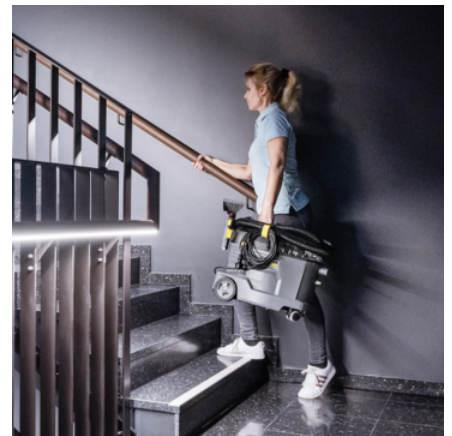

- Outstanding cleaning performance
- Ergonomically designed and extra-short upholstery nozzle
- Very low weight - only 8.6 kg

Technical data

EAN code		4054278882581
Max. Area Performance	m ² /h	12 - 18
Air flow	l/s	71
Vacuum	mbar / kPa	270 / 27
Spray rate	l/min	1
Spray pressure	bar	1
Fresh/dirty water tank	l	8 / 7
Power rating fan	W	1200
Power rating, pump	W	40
Current type	Ph / V / Hz	1 / 220 - 240 / 50 - 60
Weight without accessories	kg	8.6
Weight incl. packaging	kg	13.6
Dimensions (L × W × H)	mm	524 × 332 × 442

■ Included in delivery.

Outstanding cleaning performance

- Perfect fibre-deep cleaning of textile surfaces.
- Fast drying means that surfaces can quickly be used again thanks to the excellent back suction performance.
- Excellent cleaning result with visible before-and-after effect.

Ergonomically designed and extra-short upholstery nozzle

- Handle and pressure switches can be operated with just one finger.
- Practical knob shape allows different holding positions.
- Red nozzle mouthpiece ensures efficient water consumption.